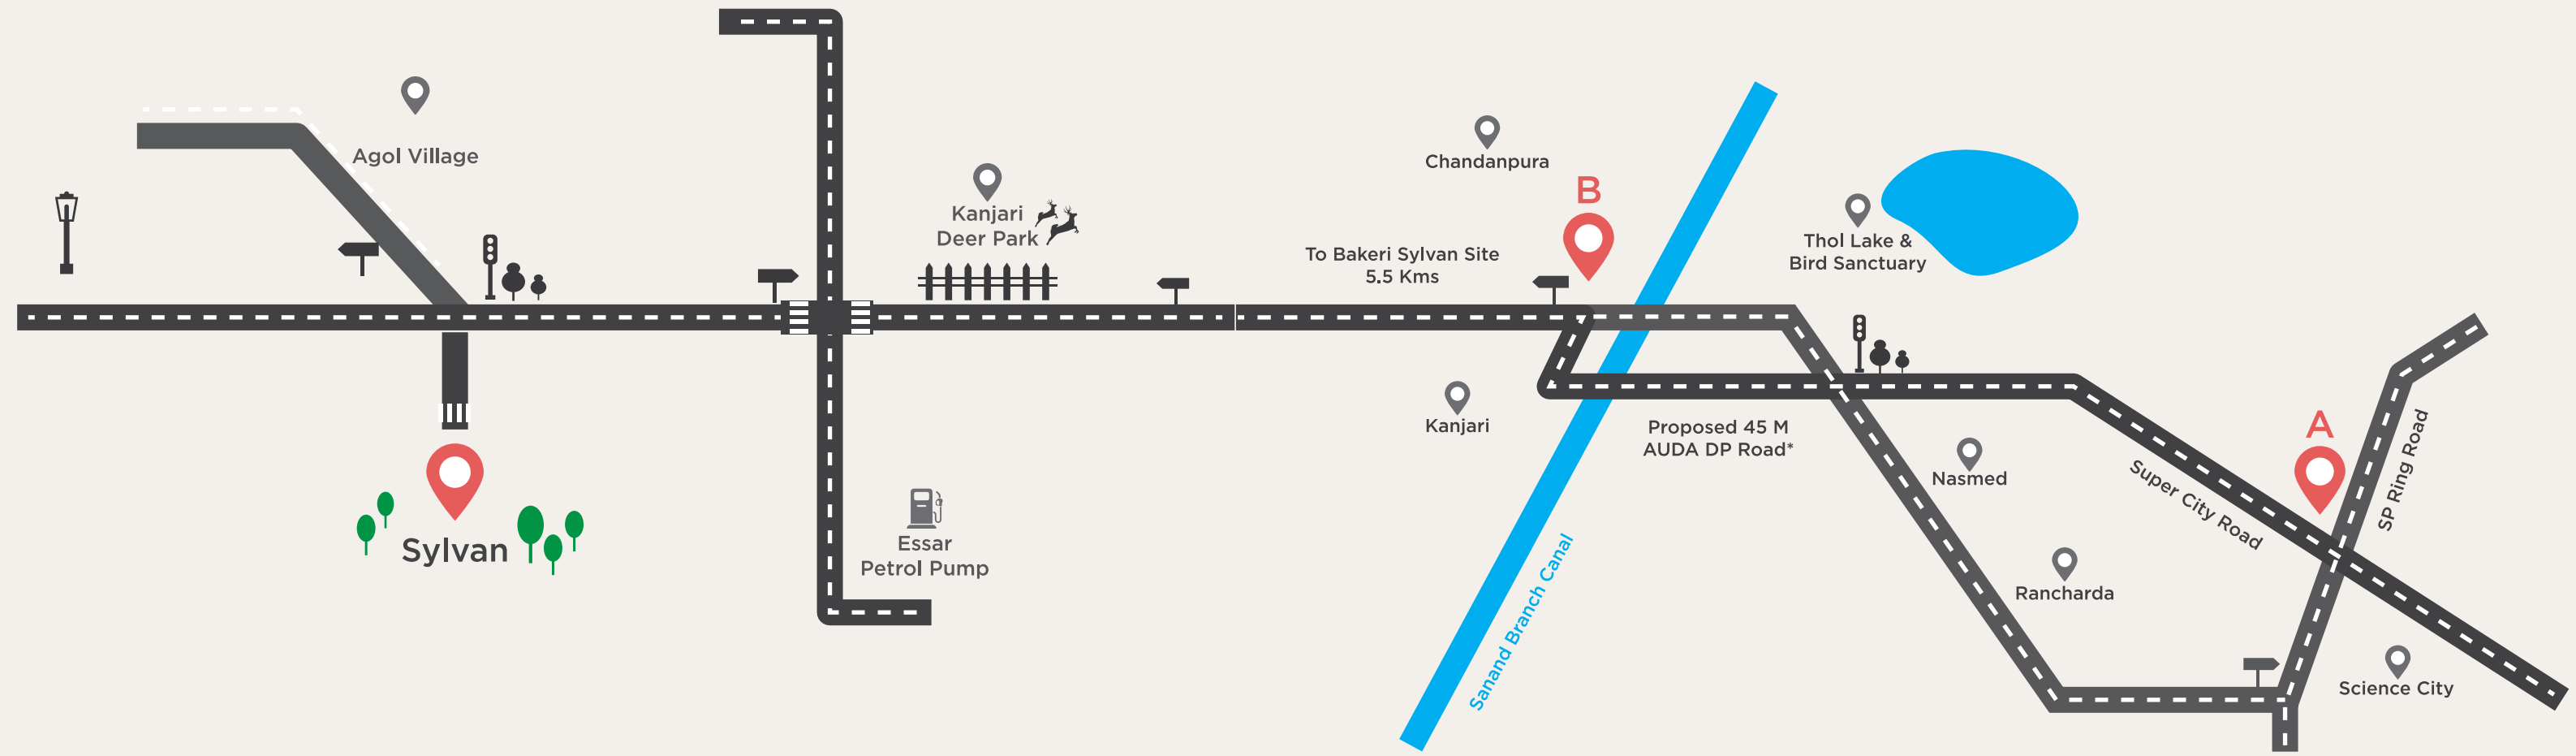

*All images in this document are for representational purpose only.
All plans and proposed structures are subject to alteration and removals.

Connectivity

Proposed 45m Road From Science City Circle
Will Reduce Commute Time to 20 Mins